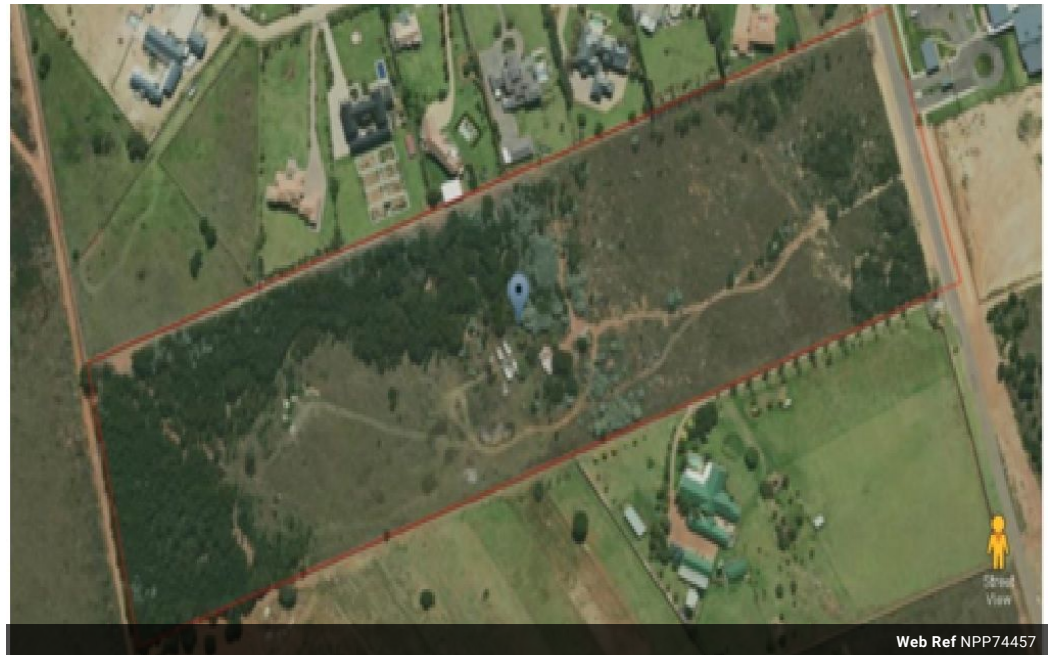

Hanlie Meiring
0648916202
hanlie.meiring@harcourts.co.za

Contact Harcourts Capital

012 4604444

46 13th Street
Menlo Park
Pretoria
0081

Web Ref NPP74457

R12,800,000

Land for Development

This vacant stretch of land (71000sqm), is situated close to Mooikloof Estate and falls within new development areas, just waiting for Developer with vision.