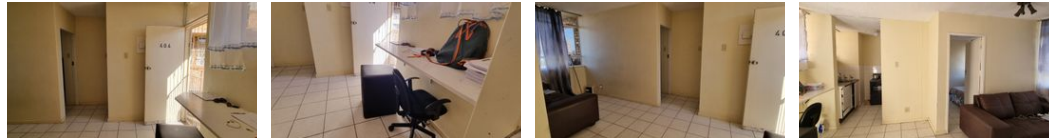

Web Ref NPP68625